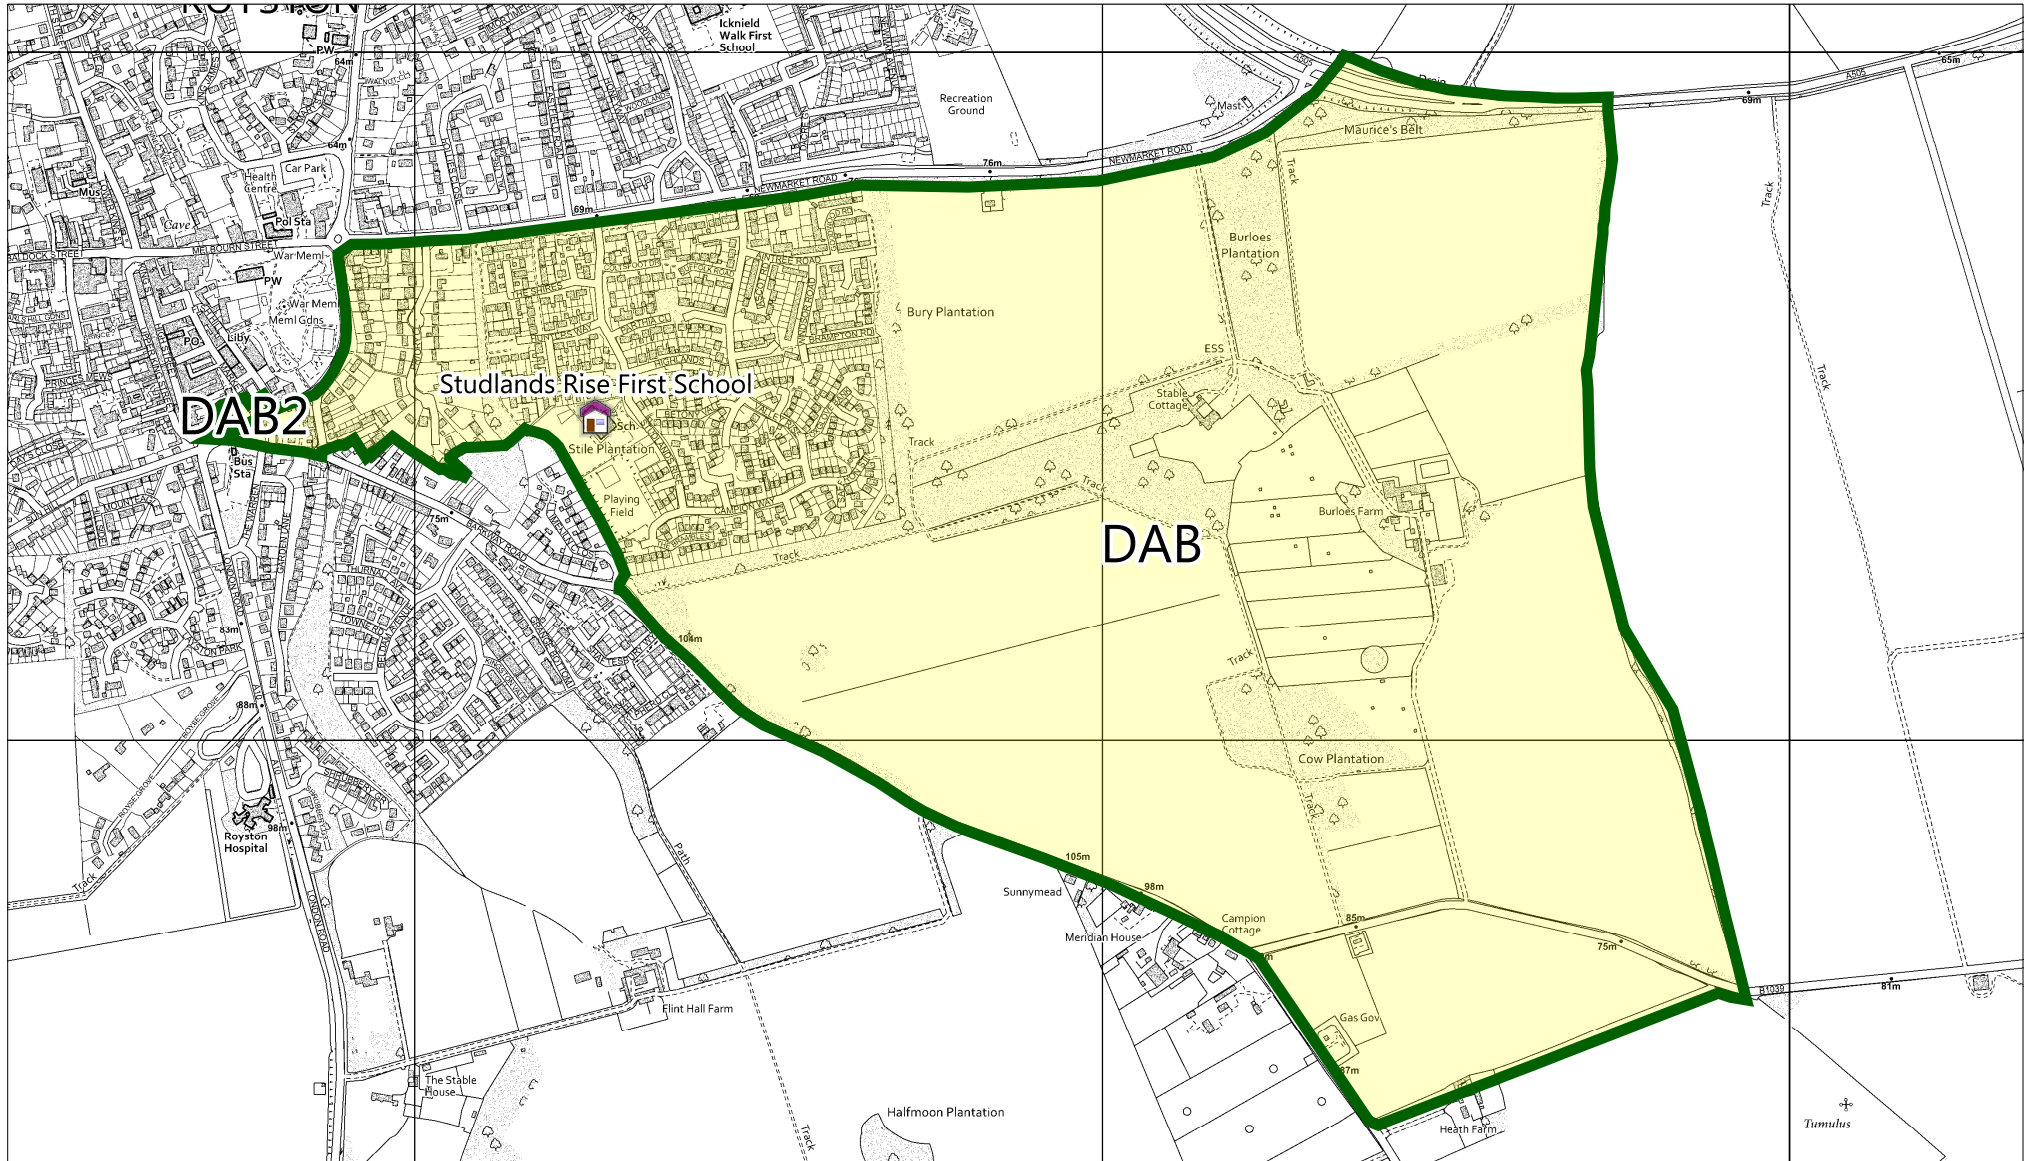

Studlands Rise First School - Royston Meridian Ward

Studlands Rise First School, Studlands Rise,
Royston, Herts, SG8 9HB

NORTH HERTFORDSHIRE DISTRICT COUNCIL

Scale: 1:11000
Date: 21:08:19

© Crown copyright and database rights 2019 Ordnance Survey 100018622